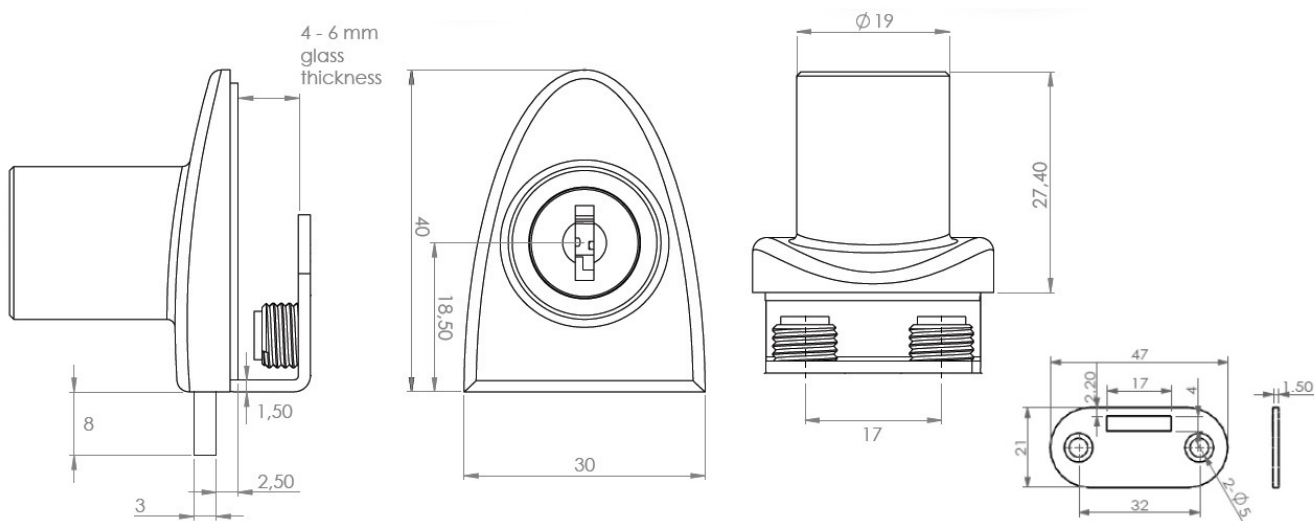

### Description:

Glass Door Lock "Badge", F/Single Doors, Alu, KA D20,W/SISO Oval Metal Key, W/2 Zamak Screws  
W/PVC Tip, 1 Alu Flat Oval, Metal Striking Plate, f/Glass Thickness 4-6mm

### Item number:

14.09.508-1

Units	Box	Carton	HS Code	Barcode
Pcs.	10	100	8301300000	
				5704866048668